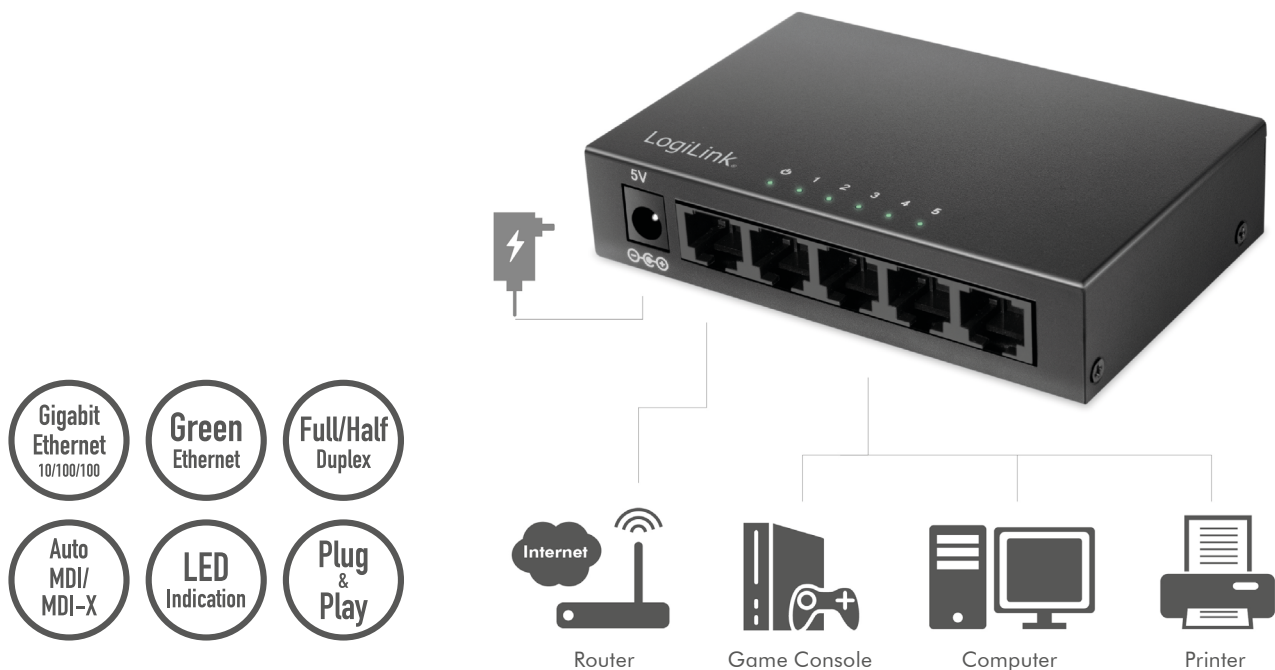

LogiLink®

5-Port Gigabit Ethernet Desktop Switch

Art. No.: NS0116

5-Port Gigabit Ethernet Switch with compact and exquisite metal housing, made for SOHO and small enterprise users. Easy setup, stable performance and high forwarding rate ensures the allocation of bandwidth to each port effectively. The Green Ethernet Technology (IEEE 802.3az) can reduce the energy consumption at both ends of the network connection when the switch is idle.

Features:

- » Five 10/100/1000 Mbps auto-negotiation RJ45 ports with auto MDI/MDI-X
- » Supports IEEE 802.3x flow control for Full/Half duplex modes
- » Supports low-power energy-saving (EEE), broadcast storm control
- » LED indicators for monitoring port Link/Activity
- » 2K MAC address table and jumbo frame support up to 15 KB
- » Easy to use without configuration, plug and play

Specification:

Chipset	EN8850DN
Interface	5 x 10/100/1000 Mbps RJ45 ports
Protocols/Standards	IEEE 802.3, IEEE802.3i, IEEE 802.3u, IEEE 802.3x, IEEE 802.3ab, IEEE 802.3az
MAC Address Table	2K
Buffer Memory	384 KB
Packet Forwarding Rate	7.44 Mpps
Switching Capacity	10 Gbps
Jumbo Frame	15 KB
Statics Protection	Air discharge: 8 kV; Contact discharge: 4 kV
Lighting Protection	Common mode: 2 kV
Security	Storm control, access control
Functions	Green technology, 802.3x flow control, back pressure
LED Indicator	Link/Activity (Green) & Power (Green)
Power Consumption	2.2 W max.
Power	External power supply (DC 5 V/1 A)
Installation	Desktop mount
Plug & Play	Yes
Casing Material	Metal
Color	Black
Operating Temperature	0–40°C
Operating Humidity	10–90% RH (non-condensing)
Dimensions	10 x 6.5 x 2.2 cm
Weight	131.5 g

Specification of External Power Supply:

Input Voltage	100–240 V, 50/60 Hz 0.25 A max.
Output Power	5 V/1 A, 5 W
DC Plug	5.5 x 2.1 mm
Dimensions	56 x 28 x 66 mm
Cable Length	1.2 m
Weight	54.5 g

Package Contents: